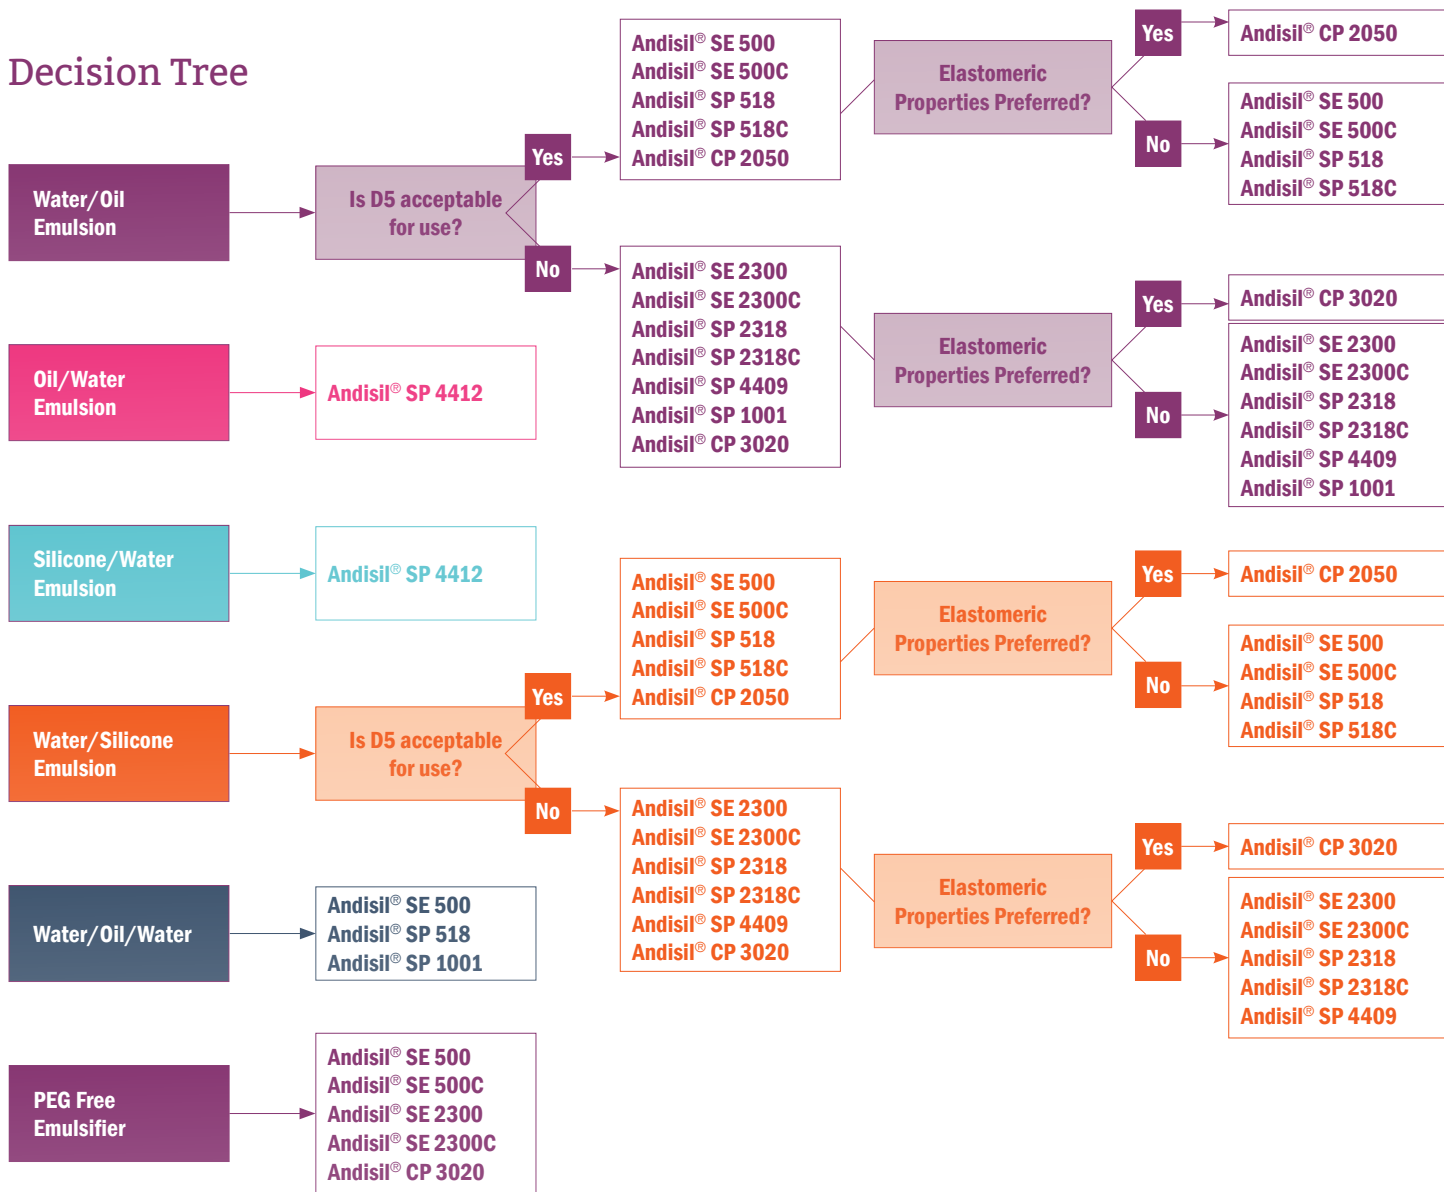

Decision Tree

- Water/Oil** | Emulsion with water as the internal phase and organic oil as the external phase
- Oil/Water** | Emulsion with organic oil as the internal phase and water as the external phase
- Silicone/Water** | Emulsion with silicone as the internal phase and water as the external phase
- Water/Silicone** | Emulsion with water as the internal phase and silicone as the external phase
- Water/Oil/Water** | Multiple emulsion with 3 phases, water in organic oil in water

Beauty.
In the hands of the formulator

HEADQUARTERS
AB Specialty Silicones
3725 Hawthorn Court
Waukegan, IL 60087

PHONE 908.376.1360
847.599.7765

EMAIL info@andisil-personal-care.com
WEB www.andisil-personal-care.com