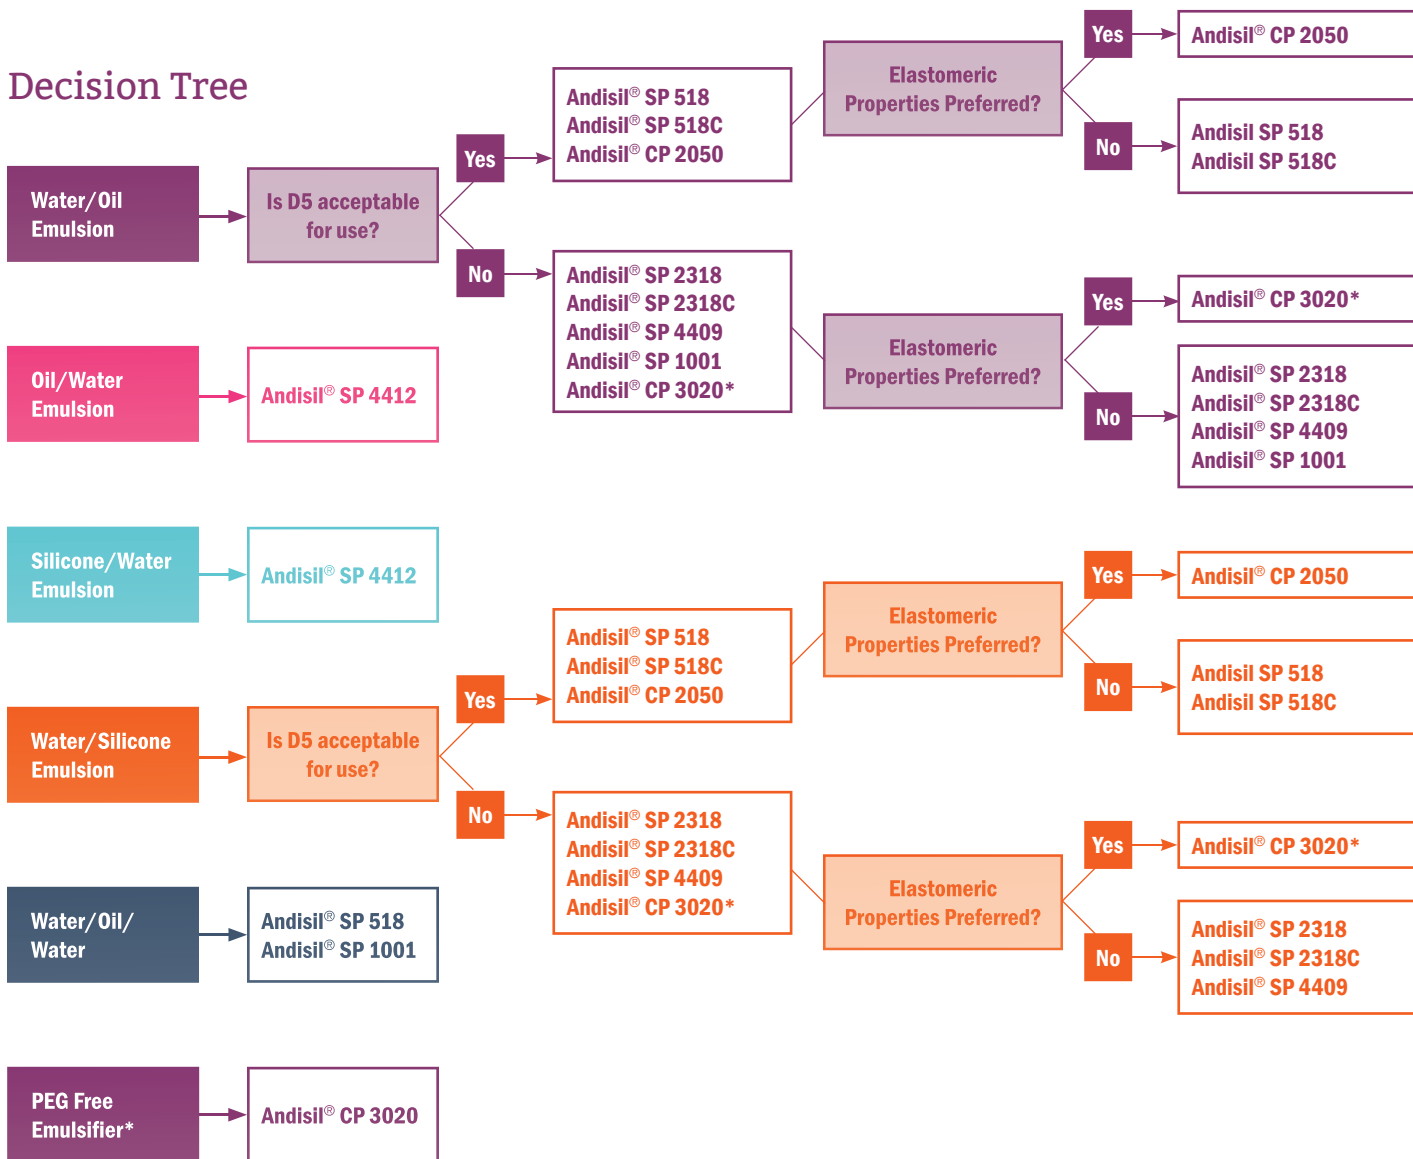

Decision Tree

Water/Oil | Emulsion with water as the internal phase and organic oil as the external phase

Oil/Water | Emulsion with organic oil as the internal phase and water as the external phase

Silicone/Water | Emulsion with silicone as the internal phase and water as the external phase

Water/Silicone | Emulsion with water as the internal phase and silicone as the external phase

Water/Oil/Water | Multiple emulsion with 3 phases, water in organic oil in water

Beauty.
In the hands of the formulator